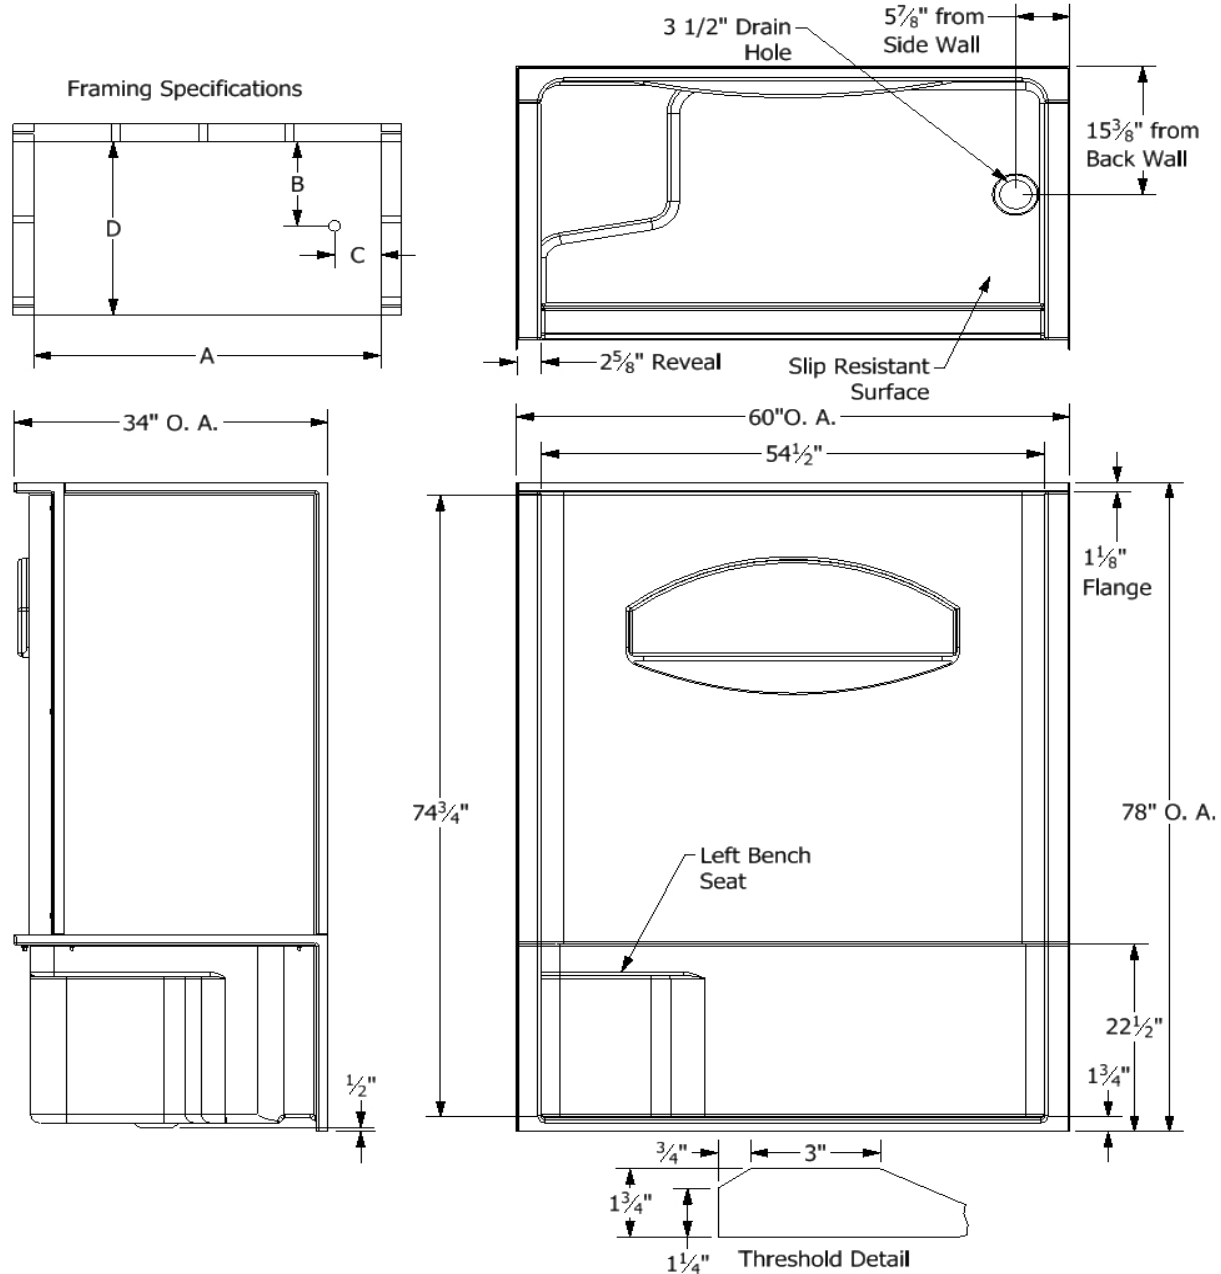

# Diamond Tub & Showers Spec Sheet

Model: SHRLB4 603478 R/L

Description: Four Piece Remodeler Shower Unit with Bench Seat (Left Shown)

## Specifications

Model #	Material	Wall Finish	Pieces	Drain	Threshold Height	Net Weight Lbs.
SHRLB4 603478	Fiberglass/Gelcoat	Smooth	4	Center Left	1 3/4"	

## Framing Dimensions

A	B	C	D
60"	15 3/8"	5 7/8"	34"

Enclosure Opening	
Width	Height
54 1/2"	74 3/4"

This product is tested by ICC-ES and is certified to conform to the requirements of CSA B45.5/IAMPO Z124 standard.