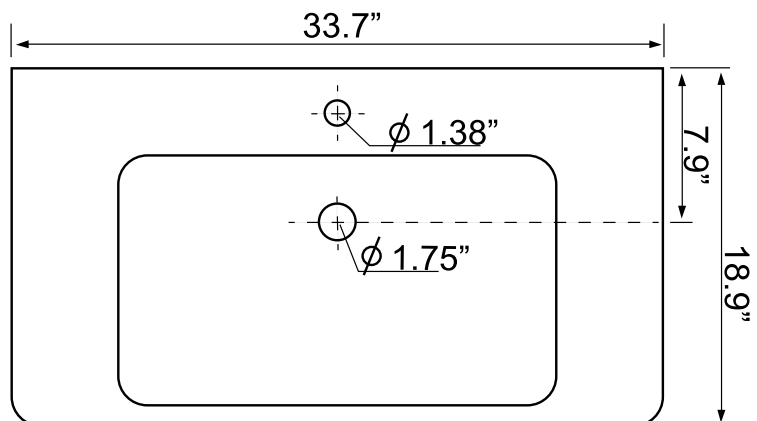

Features

- With overflow.
- Modern design.

Material

- White ceramic bathroom sink.

Installation

- Pedestal installation.

Configurations

- Single Hole.

Nameek's One-Year Limited Warranty

See website for warranty information details.

Technical Information

Bowl type:	Single
Installation:	Pedestal
Bowl Dimensions:	Depth: 4.5"
	Width: 12.5"
	Length: 22.25"
Drain hole:	1.75"
Faucet hole:	1.38"
Hole configurations:	1
Weight:	50 lbs