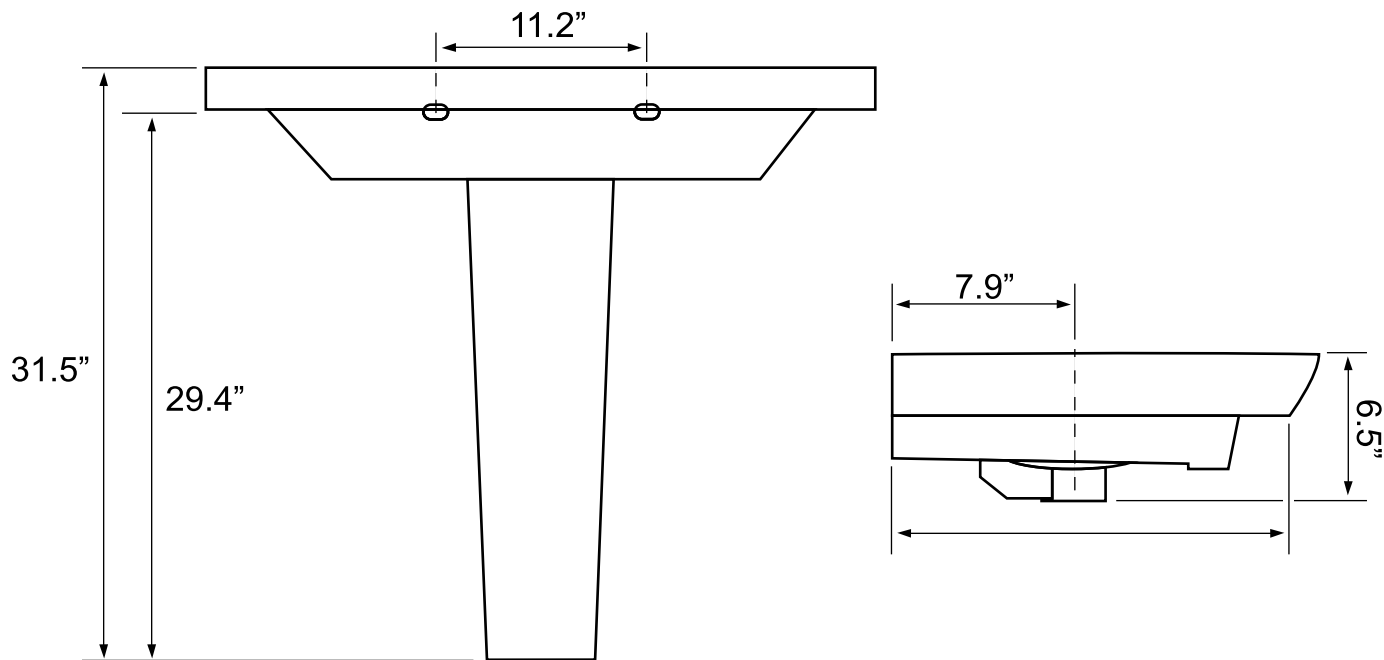

Features

- With overflow.
- Modern design.

Material

- White ceramic bathroom sink.

Installation

- Pedestal installation.

Configurations

- Single Hole.

Nameek's One-Year Limited Warranty

See website for warranty information details.

Technical Information

Bowl type:	Single
Installation:	Pedestal
Bowl Dimensions:	Depth: 4.5"
	Width: 12.5"
	Length: 22.25"
Drain hole:	1.75"
Faucet hole:	1.38"
Hole configurations:	1
Weight:	50 lbs