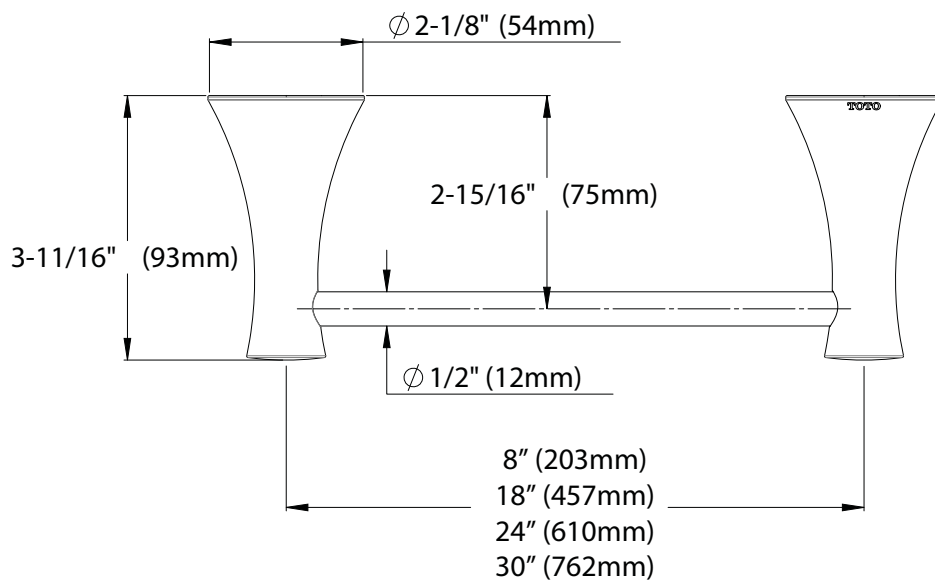

### MODELS

---

- YB40008 - Towel Bar 8"
- YB40018 - Towel Bar 18"
- YB40024 - Towel Bar 24"
- YB40030 - Towel Bar 30"

YB40024 - Towel Bar 24"

Also available:

YB40008 - Towel Bar 8"

YB40018 - Towel Bar 18"

YB40030 - Towel Bar 30"

### PRODUCT SPECIFICATION

---

Product shall have a solid metal construction and include installation hardware. Product shall be TOTO Model Y\_400#\_\_\_\_\_.

### SPECIFICATIONS

- Warranty: Lifetime Limited Warranty (Residential Use)  
One Year (Commercial Use)
- Material: Metal

Product Number	Shipping Weight	Shipping Dimensions
YB40008	1.5 lbs.	13"L x 5-1/8"W x 2-3/4"H
YB40018	2 lbs.	23-1/16"L x 5-1/8"W x 2-3/4"H
YB40024	2 lbs.	28-3/8"L x 5-1/8"W x 2-3/4"H
YB40030	2.5 lbs.	35-1/16"L x 5-1/8"W x 2-3/4"H